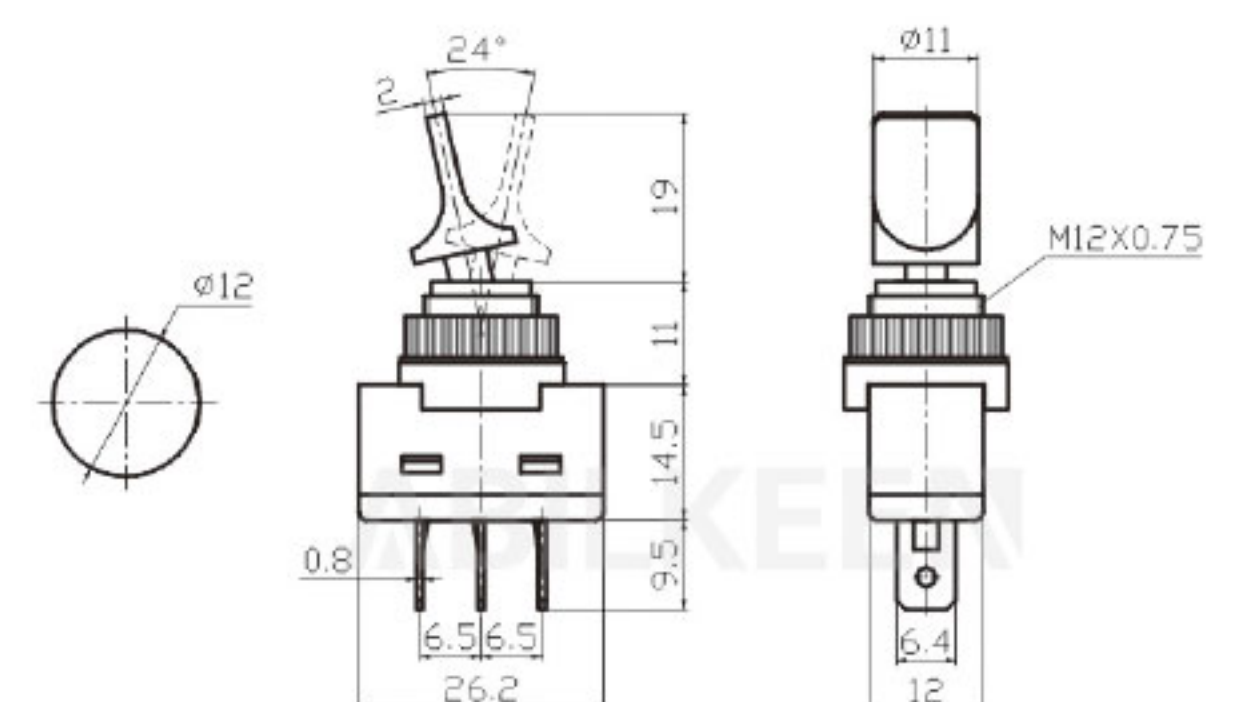

IBA-14-101 ON-OFF 2P IBA-14-102 ON-ON 3P
IBA-14-103 ON-OFF-ON 3P 20A 12VDC;10A 125VAC