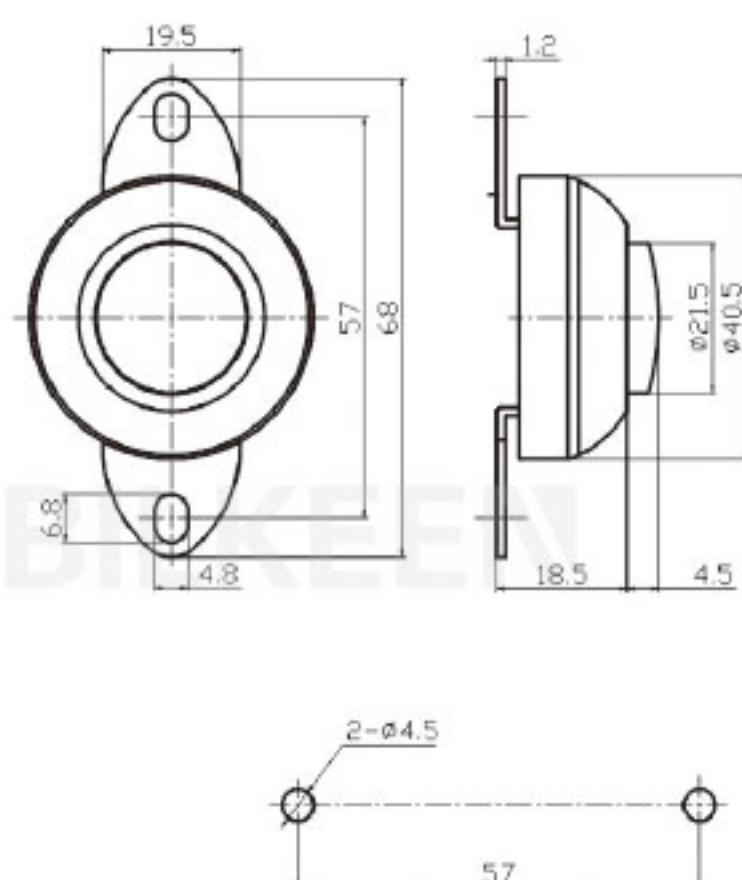

IBA-01 DPDT 5P(With Led)
20A 12VDC; 10A 30VDC

IBA-11D ON-OFF
20A 12VDC SPST 3P(with lamp)

IBA-05 SPST 2P
10A 12VDC; 6A 30VDC(L=7/13/20)

IBA-13D ON-OFF
20A 12VDC SPST 3P(with lamp)

IBA-07D ON-OFF
20A 12VDC SPST 3P(with led)
COLOR: R, Y, G, B, W, P

IBA-13-101 ON-OFF 2P IBA-13-111 (ON)-OFF 2P
IBA-13-102 ON-OFF 3P IBA-13-103 ON-OFF-ON 3P
20A 12VDC;10A 125VAC

KN-45C(Switch Aircraft Cover)
COLOR: R, G, P, B, Y, A, W, Chrome, Carbon

IBA-14D ON-OFF
20A 12VDC;10A 125VAC SPST 3P(with lamp)