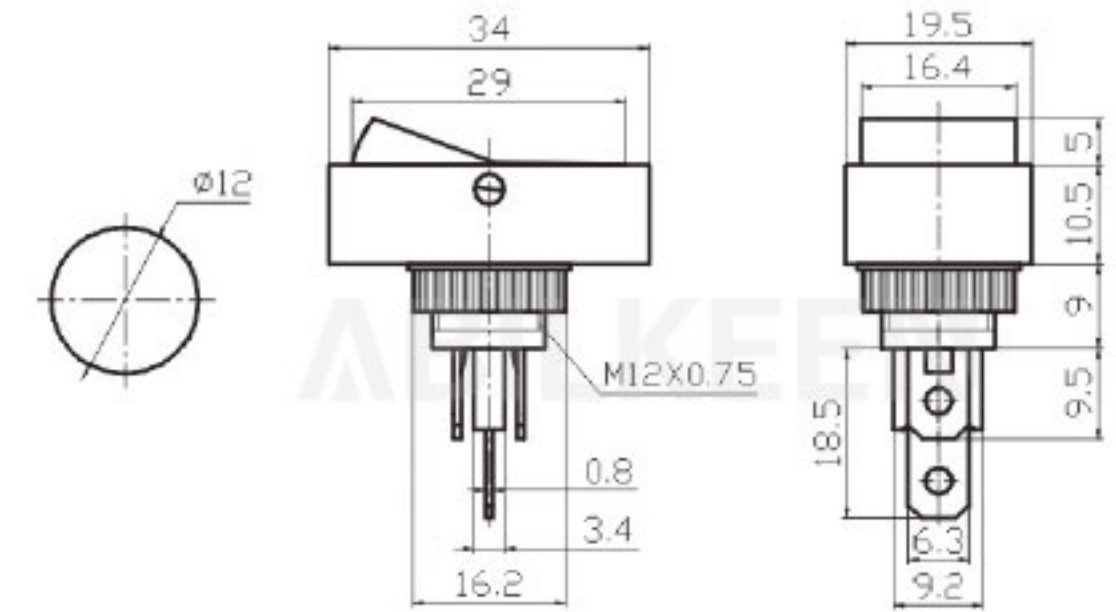

IBA-01 DPDT 5P(With Led)
20A 12VDC; 10A 30VDC

IBA-11D ON-OFF
20A 12VDC SPST 3P(with lamp)

IBA-05 SPST 2P
10A 12VDC; 6A 30VDC(L=7/13/20)

IBA-13D ON-OFF
20A 12VDC SPST 3P(with lamp)

IBA-07D ON-OFF
20A 12VDC SPST 3P(with led)
COLOR: R, Y, G, B, W, P

IBA-13-101 ON-OFF 2P IBA-13-111 (ON)-OFF 2P
IBA-13-102 ON-OFF 3P IBA-13-103 ON-OFF-ON 3P
20A 12VDC;10A 125VAC

KN-45C(Switch Aircraft Cover)
COLOR: R, G, P, B, Y, A, W, Chrome, Carbon

IBA-14D ON-OFF
20A 12VDC;10A 125VAC SPST 3P(with lamp)