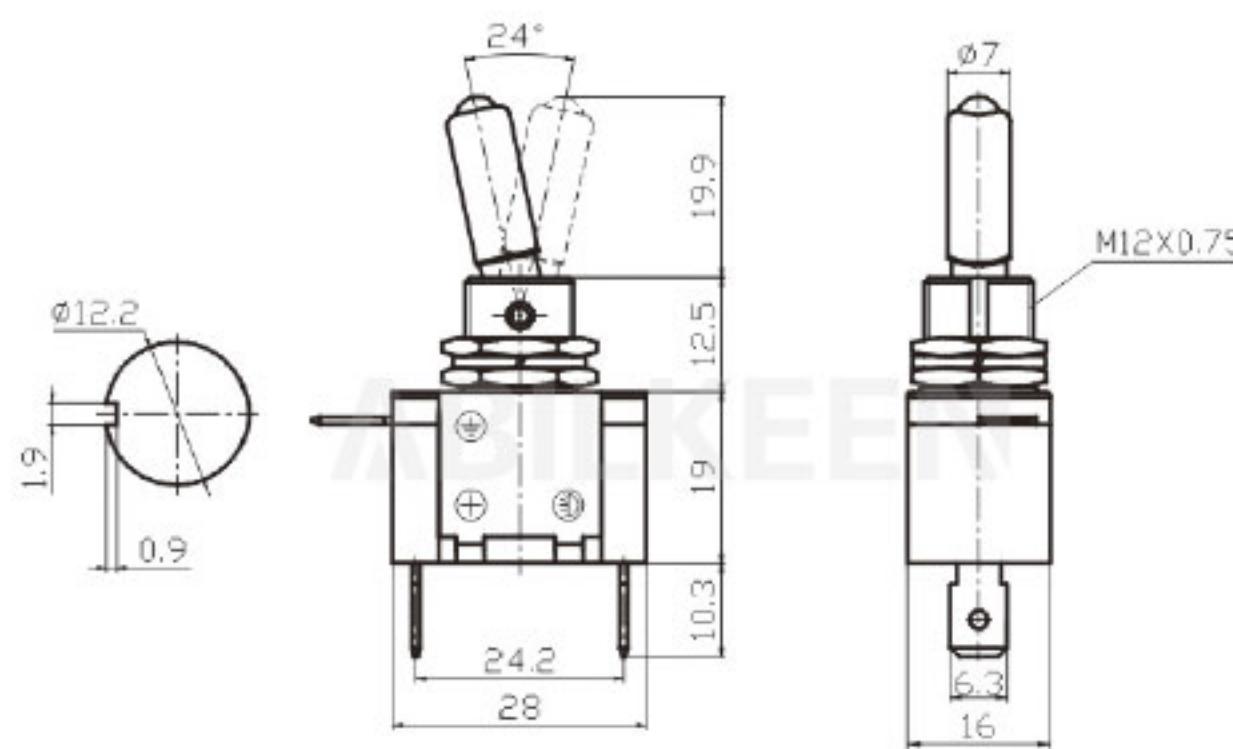

IBA-01 DPDT 5P(With Led)
20A 12VDC; 10A 30VDC

IBA-11D ON-OFF
20A 12VDC SPST 3P(with lamp)

IBA-05 SPST 2P
10A 12VDC; 6A 30VDC(L=7/13/20)

IBA-13D ON-OFF
20A 12VDC SPST 3P(with lamp)

IBA-07D ON-OFF
20A 12VDC SPST 3P(with led)
COLOR: R, Y, G, B, W, P

IBA-13-101 ON-OFF 2P IBA-13-111 (ON)-OFF 2P
IBA-13-102 ON-OFF 3P IBA-13-103 ON-OFF-ON 3P
20A 12VDC;10A 125VAC

KN-45C(Switch Aircraft Cover)
COLOR: R, G, P, B, Y, A, W, Chrome, Carbon

IBA-14D ON-OFF
20A 12VDC;10A 125VAC SPST 3P(with lamp)