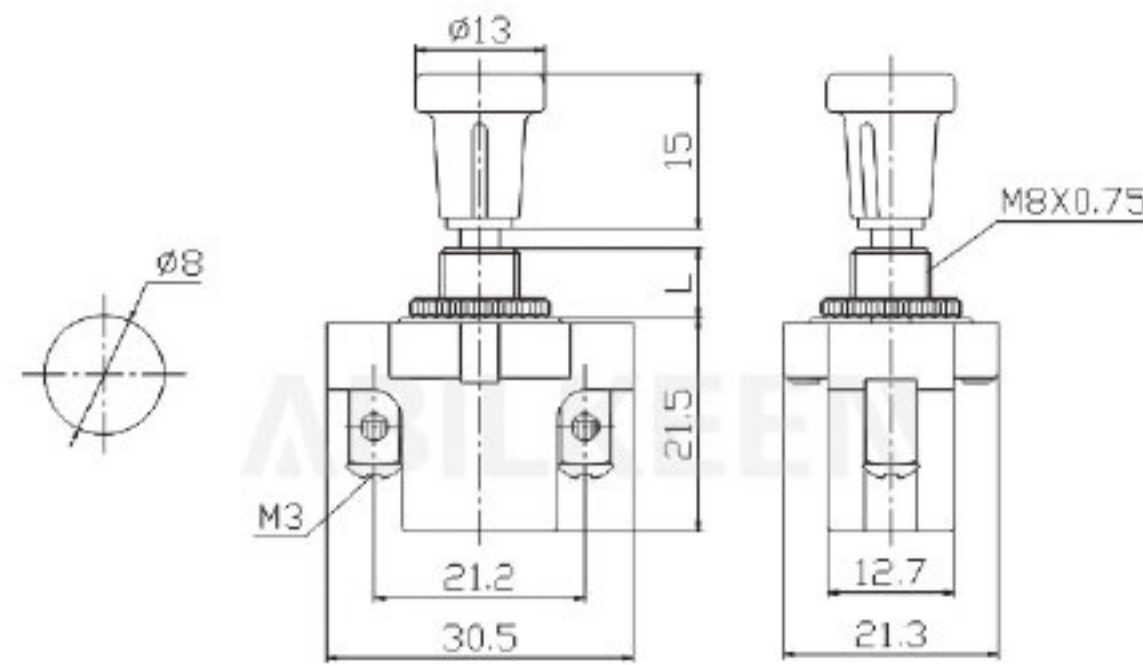

IBA-01 DPDT 5P(With Led)
20A 12VDC; 10A 30VDC

IBA-11D ON-OFF
20A 12VDC SPST 3P(with lamp)

IBA-05 SPST 2P
10A 12VDC; 6A 30VDC(L=7/13/20)

IBA-13D ON-OFF
20A 12VDC SPST 3P(with lamp)

IBA-07D ON-OFF
20A 12VDC SPST 3P(with led)
COLOR: R, Y, G, B, W, P

IBA-13-101 ON-OFF 2P IBA-13-111 (ON)-OFF 2P
IBA-13-102 ON-OFF 3P IBA-13-103 ON-OFF-ON 3P
20A 12VDC;10A 125VAC

KN-45C(Switch Aircraft Cover)
COLOR: R, G, P, B, Y, A, W, Chrome, Carbon

IBA-14D ON-OFF
20A 12VDC;10A 125VAC SPST 3P(with lamp)

IBA-08 OFF-(ON) SPST 2P
3A 30VDC; 6A 12VDC

IBA-14-101 ON-OFF 2P IBA-14-102 ON-ON 3P
IBA-14-103 ON-OFF-ON 3P 20A 12VDC;10A 125VAC

  <p>PIN-2 ON-(OFF) 20A 12VDC</p>	  <p>DS2013</p> <p>DS18B01X Type C</p>
  <p>PIN-7 ON-(OFF) 20A 12VDC</p>	  <p>DS4010</p> <p>DS1011</p>
  <p>PIN-10R ON-(OF) 20A 12VDC</p>	  <p>Battery switch</p> <p>IB-P8009</p>
  <p>IBA-0240 OFF-(ON) 10A 12VDC</p> <p>IBA-0243 OFF-(ON) 10A 12VDC</p>	  <p>WNR101-86</p> <p>ASI-1053B</p>
  <p>ADYQ-0087 Cigarette Lighter</p> <p>DS3004(Big) DS3004-2(Small)</p>	  <p>WNR201-01</p> <p>WNR201-03</p>
  <p>IBL-02 Cigarette Plug</p> <p>ADYQ-0074 Cigarette Plug</p>	  <p>WNR201-04</p> <p>WNR201-05</p>