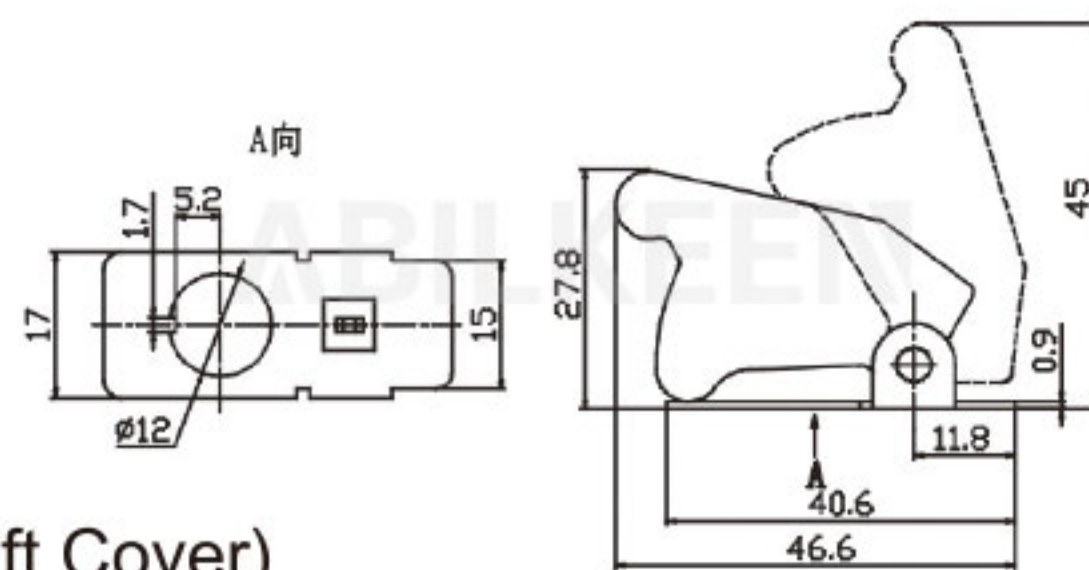

IBA-01 DPDT 5P(With Led)
20A 12VDC; 10A 30VDC

IBA-11D ON-OFF
20A 12VDC SPST 3P(with lamp)

IBA-05 SPST 2P
10A 12VDC; 6A 30VDC(L=7/13/20)

IBA-13D ON-OFF
20A 12VDC SPST 3P(with lamp)

IBA-07D ON-OFF
20A 12VDC SPST 3P(with led)
COLOR: R, Y, G, B, W, P

IBA-13-101 ON-OFF 2P IBA-13-111 (ON)-OFF 2P
IBA-13-102 ON-OFF 3P IBA-13-103 ON-OFF-ON 3P
20A 12VDC;10A 125VAC

KN-45C(Switch Aircraft Cover)
COLOR: R, G, P, B, Y, A, W, Chrome, Carbon

IBA-14D ON-OFF
20A 12VDC;10A 125VAC SPST 3P(with lamp)