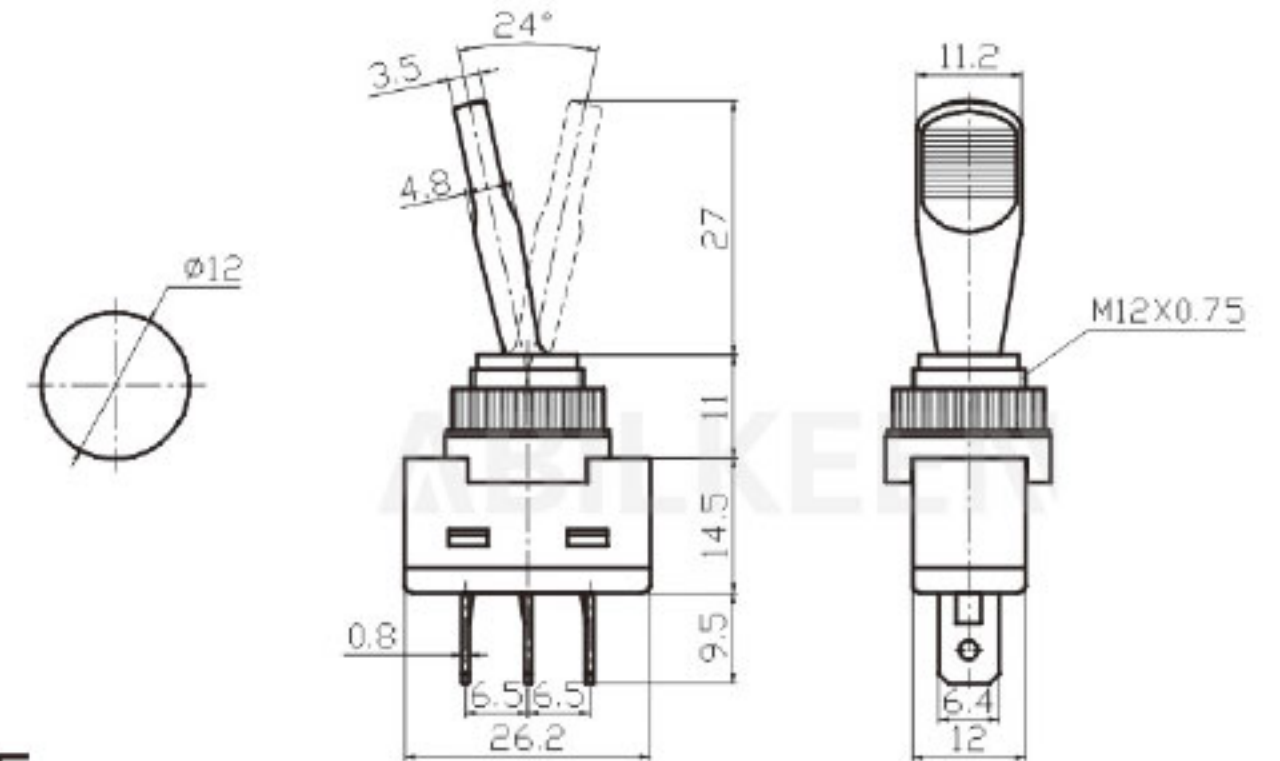

IBA-01 DPDT 5P(With Led)
20A 12VDC; 10A 30VDC

IBA-11D ON-OFF
20A 12VDC SPST 3P(with lamp)

IBA-05 SPST 2P
10A 12VDC; 6A 30VDC(L=7/13/20)

IBA-13D ON-OFF
20A 12VDC SPST 3P(with lamp)

IBA-07D ON-OFF
20A 12VDC SPST 3P(with led)
COLOR: R, Y, G, B, W, P

IBA-13-101 ON-OFF 2P IBA-13-111 (ON)-OFF 2P
IBA-13-102 ON-OFF 3P IBA-13-103 ON-OFF-ON 3P
20A 12VDC;10A 125VAC

KN-45C(Switch Aircraft Cover)
COLOR: R, G, P, B, Y, A, W, Chrome, Carbon

IBA-14D ON-OFF
20A 12VDC;10A 125VAC SPST 3P(with lamp)

IBA-08 OFF-(ON) SPST 2P
3A 30VDC; 6A 12VDC

IBA-14-101 ON-OFF 2P IBA-14-102 ON-ON 3P
IBA-14-103 ON-OFF-ON 3P 20A 12VDC;10A 125VAC

  <p>PIN-2 ON-(OFF) 20A 12VDC</p>	  <p>DS2013</p> <p>DS18B01X Type C</p>
  <p>PIN-7 ON-(OFF) 20A 12VDC</p>	  <p>DS4010</p> <p>DS1011</p>
  <p>PIN-10R ON-(OF) 20A 12VDC</p>	  <p>Battery switch</p> <p>IB-P8009</p>
  <p>IBA-0240 OFF-(ON) 10A 12VDC</p> <p>IBA-0243 OFF-(ON) 10A 12VDC</p>	  <p>WNR101-86</p> <p>ASI-1053B</p>
  <p>ADYQ-0087 Cigarette Lighter</p> <p>DS3004(Big) DS3004-2(Small)</p>	  <p>WNR201-01</p> <p>WNR201-03</p>
  <p>IBL-02 Cigarette Plug</p> <p>ADYQ-0074 Cigarette Plug</p>	  <p>WNR201-04</p> <p>WNR201-05</p>