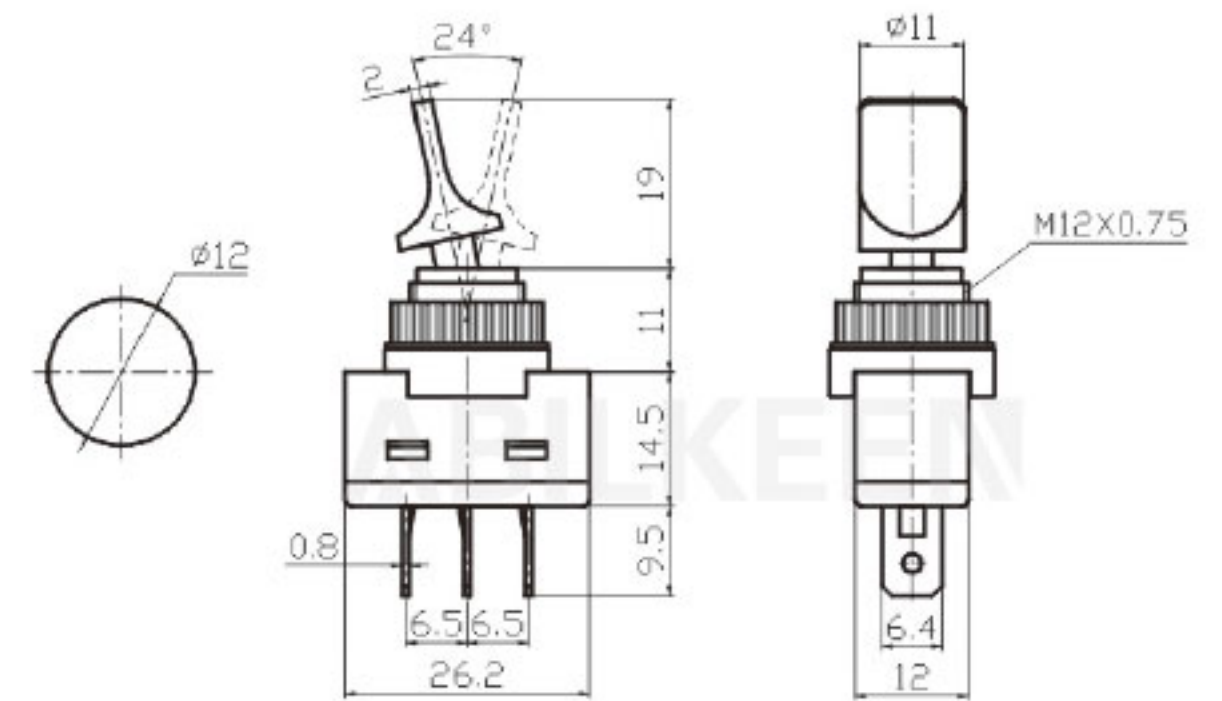

IBA-01 DPDT 5P(With Led)
20A 12VDC; 10A 30VDC

IBA-11D ON-OFF
20A 12VDC SPST 3P(with lamp)

IBA-05 SPST 2P
10A 12VDC; 6A 30VDC(L=7/13/20)

IBA-13D ON-OFF
20A 12VDC SPST 3P(with lamp)

IBA-07D ON-OFF
20A 12VDC SPST 3P(with led)
COLOR: R, Y, G, B, W, P

IBA-13-101 ON-OFF 2P IBA-13-111 (ON)-OFF 2P
IBA-13-102 ON-OFF 3P IBA-13-103 ON-OFF-ON 3P
20A 12VDC;10A 125VAC

KN-45C(Switch Aircraft Cover)
COLOR: R, G, P, B, Y, A, W, Chrome, Carbon

IBA-14D ON-OFF
20A 12VDC;10A 125VAC SPST 3P(with lamp)

IBA-08 OFF-(ON) SPST 2P
3A 30VDC; 6A 12VDC

IBA-14-101 ON-OFF 2P IBA-14-102 ON-ON 3P
IBA-14-103 ON-OFF-ON 3P 20A 12VDC;10A 125VAC

  <p>PIN-2 ON-(OFF) 20A 12VDC</p>	  <p>DS2013</p> <p>DS18B01X Type C</p>
  <p>PIN-7 ON-(OFF) 20A 12VDC</p>	  <p>DS4010</p> <p>DS1011</p>
  <p>PIN-10R ON-(OF) 20A 12VDC</p>	  <p>Battery switch</p> <p>IB-P8009</p>
  <p>IBA-0240 OFF-(ON) 10A 12VDC</p> <p>IBA-0243 OFF-(ON) 10A 12VDC</p>	  <p>WNR101-86</p> <p>ASI-1053B</p>
  <p>ADYQ-0087 Cigarette Lighter</p> <p>DS3004(Big) DS3004-2(Small)</p>	  <p>WNR201-01</p> <p>WNR201-03</p>
  <p>IBL-02 Cigarette Plug</p> <p>ADYQ-0074 Cigarette Plug</p>	  <p>WNR201-04</p> <p>WNR201-05</p>