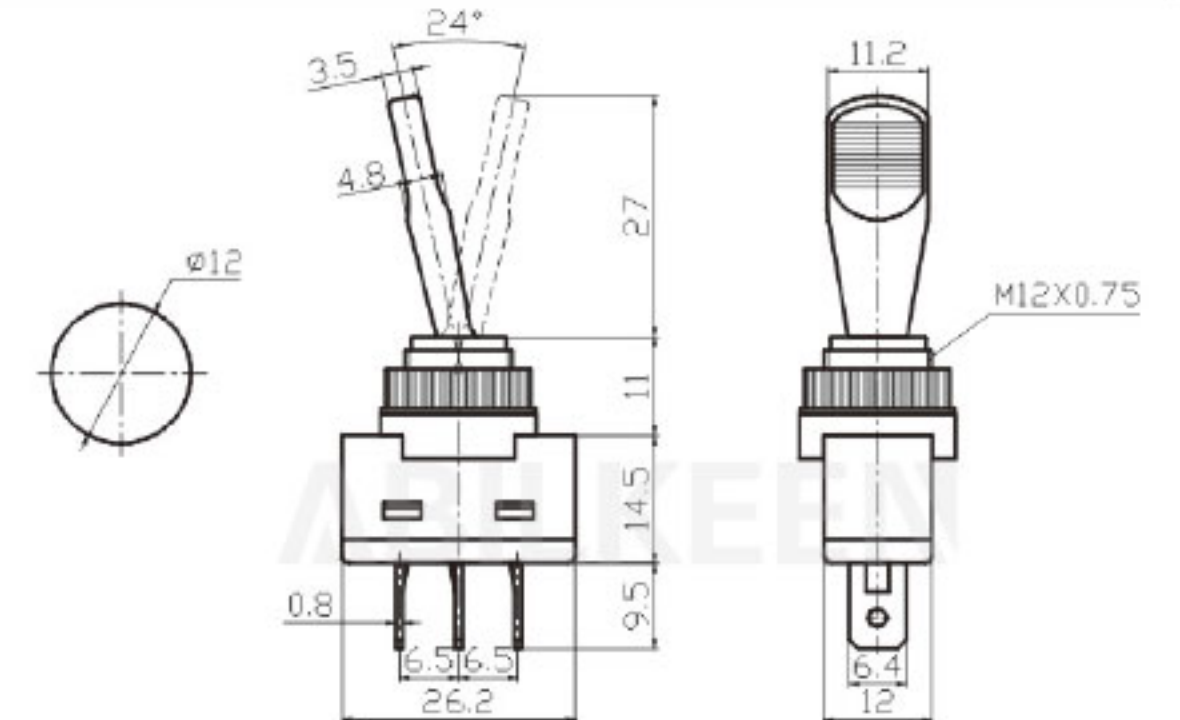

IBA-01 DPDT 5P(With Led)
20A 12VDC; 10A 30VDC

IBA-11D ON-OFF
20A 12VDC SPST 3P(with lamp)

IBA-05 SPST 2P
10A 12VDC; 6A 30VDC(L=7/13/20)

IBA-13D ON-OFF
20A 12VDC SPST 3P(with lamp)

IBA-07D ON-OFF
20A 12VDC SPST 3P(with led)
COLOR: R, Y, G, B, W, P

IBA-13-101 ON-OFF 2P IBA-13-111 (ON)-OFF 2P
IBA-13-102 ON-OFF 3P IBA-13-103 ON-OFF-ON 3P
20A 12VDC;10A 125VAC

KN-45C(Switch Aircraft Cover)
COLOR: R, G, P, B, Y, A, W, Chrome, Carbon

IBA-14D ON-OFF
20A 12VDC;10A 125VAC SPST 3P(with lamp)

IBA-08 OFF-(ON) SPST 2P
3A 30VDC; 6A 12VDC

IBA-14-101 ON-OFF 2P IBA-14-102 ON-ON 3P
IBA-14-103 ON-OFF-ON 3P 20A 12VDC;10A 125VAC

  <p>PIN-2 ON-(OFF) 20A 12VDC</p>	  <p>DS2013</p> <p>DS18B01X Type C</p>
  <p>PIN-7 ON-(OFF) 20A 12VDC</p>	  <p>DS4010</p> <p>DS1011</p>
  <p>PIN-10R ON-(OF) 20A 12VDC</p>	  <p>Battery switch</p> <p>IB-P8009</p>
  <p>IBA-0240 OFF-(ON) 10A 12VDC</p> <p>IBA-0243 OFF-(ON) 10A 12VDC</p>	  <p>WNR101-86</p> <p>ASI-1053B</p>
  <p>ADYQ-0087 Cigarette Lighter</p> <p>DS3004(Big) DS3004-2(Small)</p>	  <p>WNR201-01</p> <p>WNR201-03</p>
  <p>IBL-02 Cigarette Plug</p> <p>ADYQ-0074 Cigarette Plug</p>	  <p>WNR201-04</p> <p>WNR201-05</p>